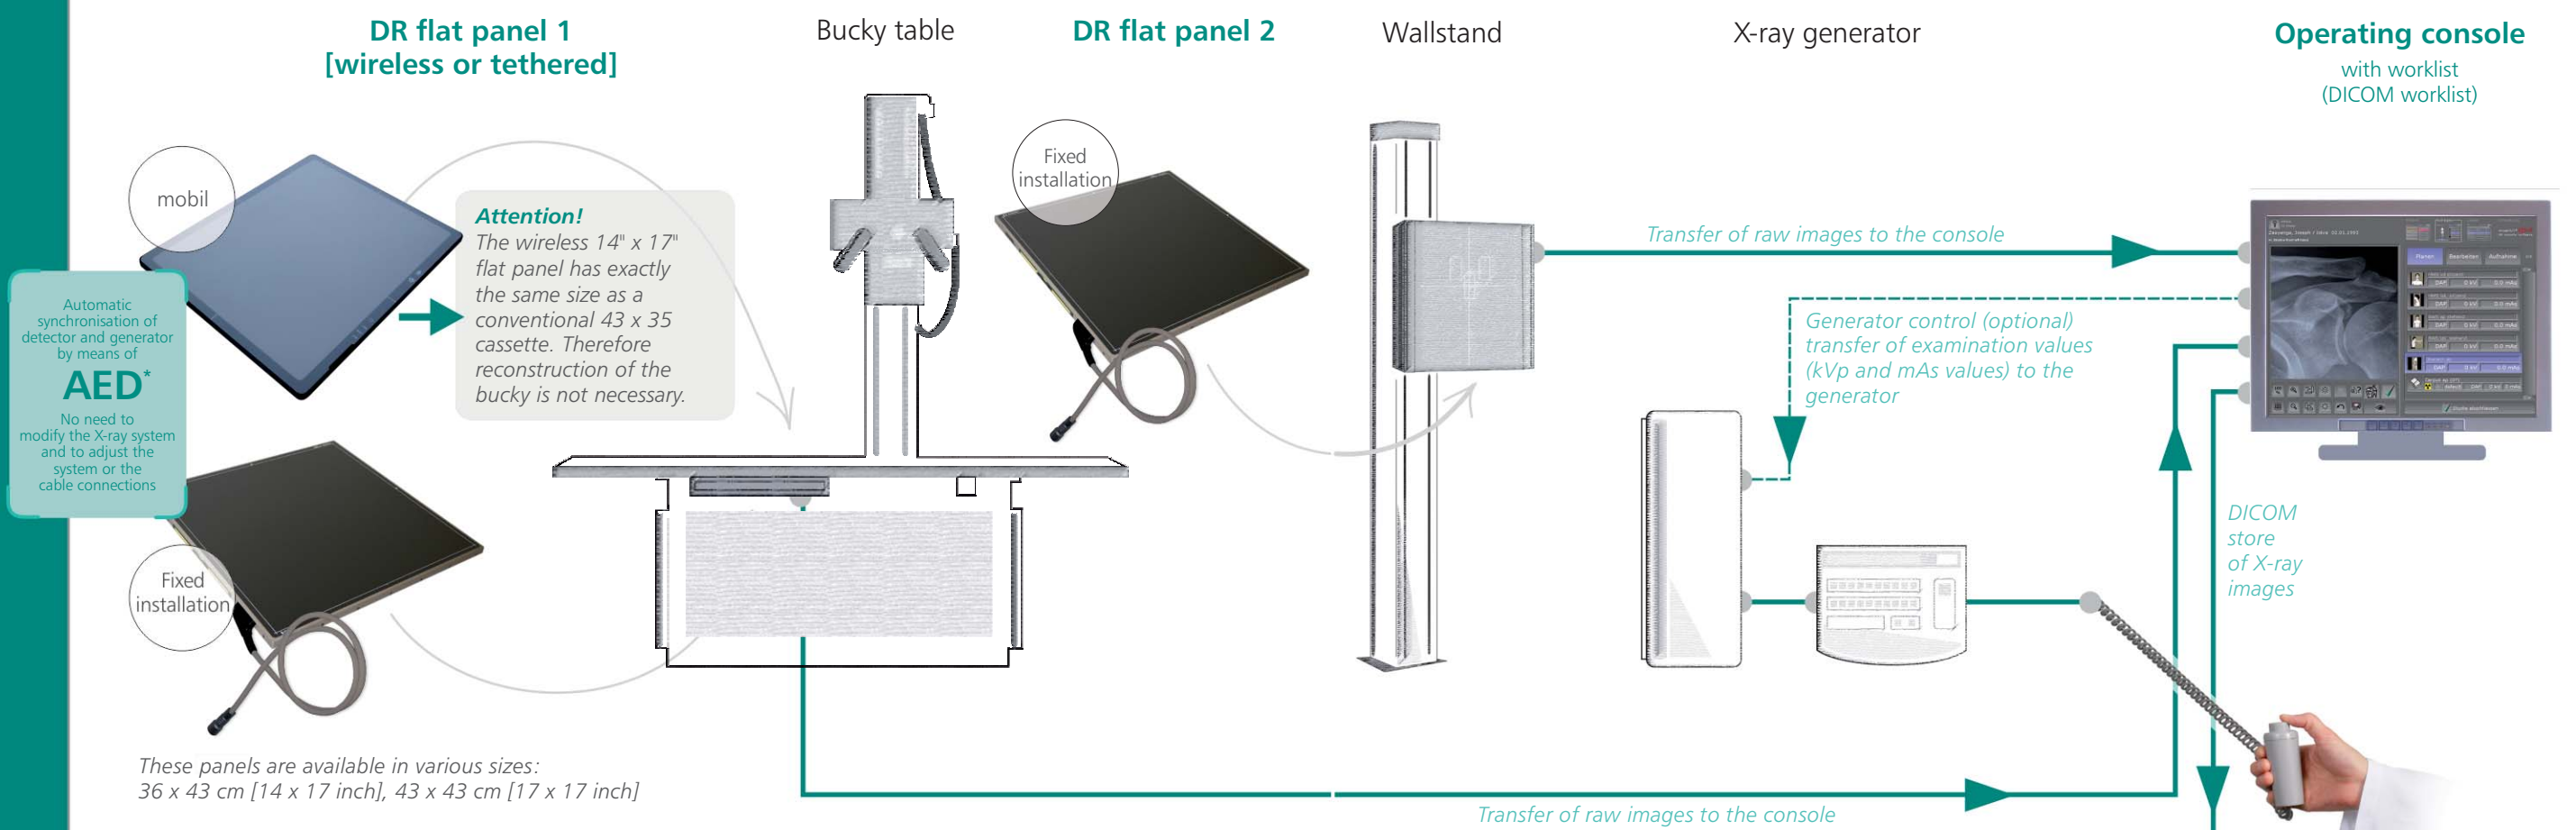

## Upgrade existing stationary X-ray systems

# Mode of operation using bucky table and wall stand

These panels are available in various sizes:  
36 x 43 cm [14 x 17 inch], 43 x 43 cm [17 x 17 inch]

\* Auto Exposure Detection