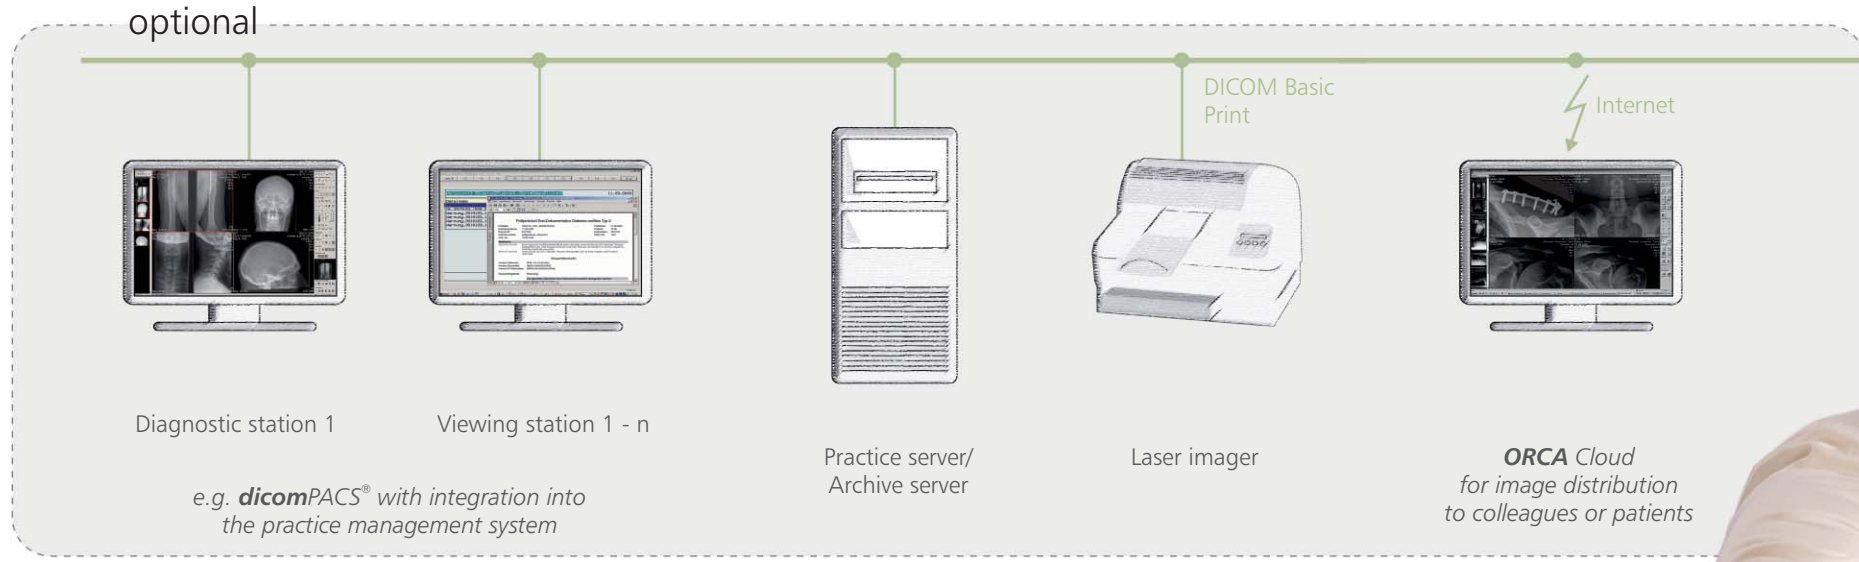

## Upgrade existing stationary X-ray systems

# Mode of operation using bucky table and wall stand

These panels are available in various sizes:  
36 x 43 cm [14 x 17 inch], 43 x 43 cm [17 x 17 inch]

\* Auto Exposure Detection