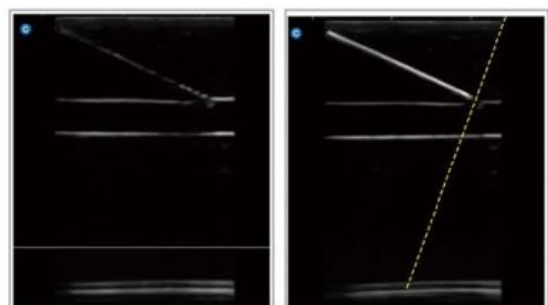

GoFlex™

- Adjustable tilt angle
- Make your measurement easier
- Also functions as a convertible handle for carrying

GoClip™

- Quick save and recall
- Plays CINE clips forward or backward

PROFESSIONAL Clinical Application UI

The dedicated icon-based presets for major MSK / Anaesthesia/ Vascular positions will help doctors acquire optimal images in an easier, quicker, and more intuitive way.

It uses the latest Super Tissue technology on the 11MHz Linear probe to enhance the near field image within 3 cm depth which is the focal region of most Point of care applications.

Super Needle (Option)

Super Needle (Option) is our needle enhancement technology supporting angle adjustment up to +/- 30 degrees. It enhances the needle's appearance for a more confident approach to anatomical targets.

Without Super Needle
Needle is Not clear

With Super Needle
Needle is Better Visualized