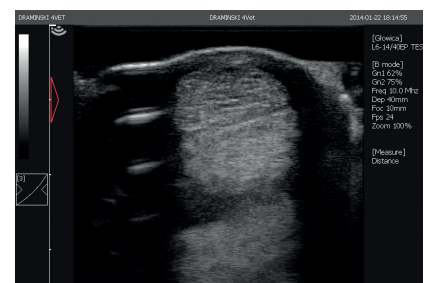

PORTABLE VETERINARY ULTRASOUND SCANNER WITH ELECTRONIC PROBES

- ▶ touch panel with a user-friendly menu
- ▶ a high resolution 10.4" LED screen
- ▶ full dimensioning options
- ▶ digital image processing technology
- ▶ recording images and cine loop on a hard disc and ability to export images
- ▶ up to 4 h of work
- ▶ external ports: USB 2.0, LAN, VGA

Complex diagnostics of small and large animals owing to compatibility with numerous probes

The dog's kidney

Excellent image quality and colour Doppler functions at your fingertips

Stones in the dog's bladder

- ▶ ergonomic trolley ensures comfort at work, especially in small surgeries
- ▶ option to connect printer directly to the device
- ▶ low weight, below 4 kg, ensures high mobility

Yorkshire Terrier female - pregnancy 7th week