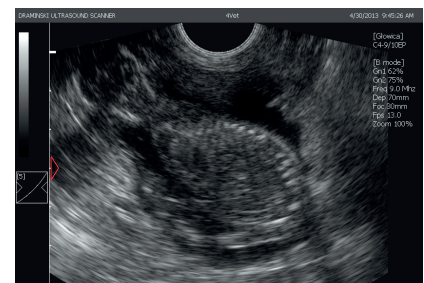

PORTABLE VETERINARY ULTRASOUND SCANNER WITH ELECTRONIC PROBES

- ▶ touch panel with a user-friendly menu
- ▶ a high resolution 10.4" LED screen
- ▶ full dimensioning options
- ▶ digital image processing technology
- ▶ recording images and cine loop on a hard disc and ability to export images
- ▶ up to 4 h of work
- ▶ external ports: USB 2.0, LAN, VGA

Complex diagnostics of small and large animals owing to compatibility with numerous probes

The dog's kidney

Excellent image quality and colour Doppler functions at your fingertips

Stones in the dog's bladder

- ▶ ergonomic trolley ensures comfort at work, especially in small surgeries
- ▶ option to connect printer directly to the device
- ▶ low weight, below 4 kg, ensures high mobility

Yorkshire Terrier female - pregnancy 7th week