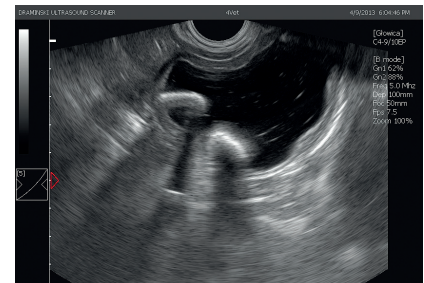

DRAMIŃSKI **4Vet**

Perfect image

- portable
- all-purpose – compatible with different probes
- Doppler functions
- 10.4" touch screen display
- strong aluminium housing
- mains or battery power supply

DRAMIŃSKI **4Vet**

PORTABLE VETERINARY ULTRASOUND SCANNER WITH ELECTRONIC PROBES

- ▶ touch panel with a user-friendly menu
- ▶ a high resolution 10.4" LED screen
- ▶ full dimensioning options
- ▶ digital image processing technology
- ▶ recording images and cine loop on a hard disc and ability to export images
- ▶ up to 4 h of work
- ▶ external ports: USB 2.0, LAN, VGA

Complex diagnostics of small and large animals owing to compatibility with numerous probes

The dog's kidney

Excellent image quality and colour Doppler functions at your fingertips

Stones in the dog's bladder

- ▶ ergonomic trolley ensures comfort at work, especially in small surgeries
- ▶ option to connect printer directly to the device
- ▶ low weight, below 4 kg, ensures high mobility

Yorkshire Terrier female - pregnancy 7th week