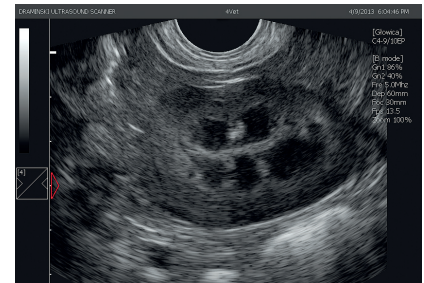

DRAMIŃSKI **4Vet**

Perfect image

- portable
- all-purpose – compatible with different probes
- Doppler functions
- 10.4" touch screen display
- strong aluminium housing
- mains or battery power supply

DRAMIŃSKI **4Vet**

PORTABLE VETERINARY ULTRASOUND SCANNER WITH ELECTRONIC PROBES

- ▶ touch panel with a user-friendly menu
- ▶ a high resolution 10.4" LED screen
- ▶ full dimensioning options
- ▶ digital image processing technology
- ▶ recording images and cine loop on a hard disc and ability to export images
- ▶ up to 4 h of work
- ▶ external ports: USB 2.0, LAN, VGA

Complex diagnostics of small and large animals owing to compatibility with numerous probes

The dog's kidney

Excellent image quality and colour Doppler functions at your fingertips

Stones in the dog's bladder

- ▶ ergonomic trolley ensures comfort at work, especially in small surgeries
- ▶ option to connect printer directly to the device
- ▶ low weight, below 4 kg, ensures high mobility

Yorkshire Terrier female - pregnancy 7th week